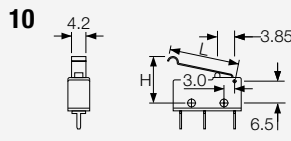

## ORDER FORMAT

**P V4 1 0 N 01 23 AAA**

TERMINAL SWITCH SERIES VARIANT FUNCTION LEVER POSITION LEVER SHAPE OPERATING FORCE OTHER FEATURES

TERMINAL	SWITCH SERIES	VARIANT	FUNCTION	LEVER POSITION
<p><b>P</b></p> <p>6.0 7.6 ø1.65 2.8 x 0.5</p>	<b>V4</b>	<b>1</b> Standard T85	<p><b>0</b></p> <p>CO ON-(ON) (momentary 1 side)</p>	<b>A</b> Standard ratio
<p><b>T</b></p> <p>3.4 3.2</p> <p>Solder</p>				
<p><b>X</b></p> <p>4.0 1.2</p> <p>PCB</p>				
<p><b>D</b></p> <p>4.8 3.4</p> <p>RH PCB</p>				
<p><b>J</b></p> <p>4.8 8.4</p> <p>LH PCB</p>				
<p>Viewed from non plunger end (NC terminal end)</p>		<b>2</b> High Temperature T125		<b>N</b> No lever

**PV410N9908**

**XV410A1023**

**JV410N0016**

**DV410A0323**

**XV410A0623**

**PV410N0016**

**LEVER SHAPE**

**00** No lever

Plain lever

Roller lever

Snake lever

Domed actuator

	01	03	06	10
Dim H	12.4	13.2	17.5	21.0
Dim L	18.5	24.8	16.5	39.4

Many alternative actuators are available  
Contact factory for details

**OP. FORCE**

(without lever)

**08**  
80gms

**16**  
160gms

**23**  
230gms

**DIMENSIONS (mm)**

**TECHNICAL DATA**

Mechanical life	>1 million operations
Temperature rating	T85°C
Insulation resistance	>1000MΩ
Tracking resistance	175V
Contact Gap	0.5