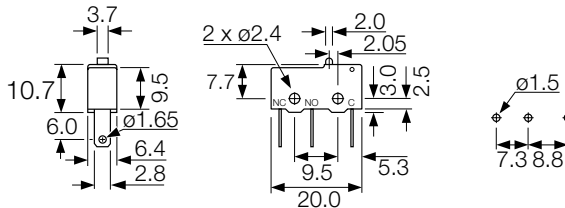

## ORDER FORMAT

**P V4 1 0 N 01 23 AAA**

TERMINAL SWITCH SERIES VARIANT FUNCTION LEVER POSITION LEVER SHAPE OPERATING FORCE OTHER FEATURES

TERMINAL	SWITCH SERIES	VARIANT	FUNCTION	LEVER POSITION
<p><b>P</b></p> <p>6.0 7.6 ø1.65 2.8 x 0.5</p>	<b>V4</b>	<b>1</b> Standard T85	<p><b>0</b></p> <p>CO ON-(ON) (momentary 1 side)</p>	<b>A</b> Standard ratio
<p><b>T</b></p> <p>3.4 3.2</p> <p>Solder</p>				
<p><b>X</b></p> <p>4.0 1.2</p> <p>PCB</p>				
<p><b>D</b></p> <p>4.8 3.4</p> <p>RH PCB</p>				
<p><b>J</b></p> <p>4.8 8.4</p> <p>LH PCB</p>				
<p>Viewed from non plunger end (NC terminal end)</p>		<b>2</b> High Temperature T125		<b>N</b> No lever

Plain lever

Roller lever

Snake lever

Domed actuator

	01	03	06	10
Dim H	12.4	13.2	17.5	21.0
Dim L	18.5	24.8	16.5	39.4

Many alternative actuators are available  
Contact factory for details

**OP. FORCE**

(without lever)

**08**  
80gms

**16**  
160gms

**23**  
230gms

**DIMENSIONS (mm)**

**TECHNICAL DATA**

Mechanical life	>1 million operations
Temperature rating	T85°C
Insulation resistance	>1000MΩ
Tracking resistance	175V
Contact Gap	0.5

**MECHANICAL DATA**

High at rest point**	9.0
Trip point**	8.4 ±0.3
Pre-travel	0.6 (max)
Movement differential	0.2 (max)
Overtravel	0.5 (min)

\*\*Measured from fixing hole centres to top of plunger

**MATERIALS**