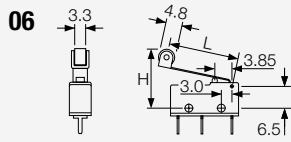

## ORDER FORMAT

**P V4 1 0 N 01 23 AAA**

TERMINAL SWITCH SERIES VARIANT FUNCTION LEVER POSITION LEVER SHAPE OPERATING FORCE OTHER FEATURES

TERMINAL	SWITCH SERIES	VARIANT	FUNCTION	LEVER POSITION
<p><b>P</b></p> <p>6.0 7.6 ø1.65 2.8 x 0.5</p>	<b>V4</b>	<b>1</b> Standard T85	<p><b>0</b></p> <p>CO ON-(ON) (momentary 1 side)</p>	<b>A</b> Standard ratio
<p><b>T</b></p> <p>3.4 3.2</p> <p>Solder</p>				
<p><b>X</b></p> <p>4.0 1.2</p> <p>PCB</p>				
<p><b>D</b></p> <p>4.8 3.4</p> <p>RH PCB</p>				
<p><b>J</b></p> <p>4.8 8.4</p> <p>LH PCB</p>				
<p>Viewed from non plunger end (NC terminal end)</p>		<b>2</b> High Temperature T125		<b>N</b> No lever

**PV410N9908**

**XV410A1023**

**JV410N0016**

**DV410A0323**

**XV410A0623**

**PV410N0016**

**LEVER SHAPE**

**00** No lever

Plain lever

Roller lever

Snake lever

Domed actuator

	01	03	06	10
Dim H	12.4	13.2	17.5	21.0
Dim L	18.5	24.8	16.5	39.4

Many alternative actuators are available  
Contact factory for details

**OP. FORCE**

(without lever)

**08**  
80gms

**16**  
160gms

**23**  
230gms

**DIMENSIONS (mm)**

**TECHNICAL DATA**

Mechanical life	>1 million operations
Temperature rating	T85°C
Insulation resistance	>1000MΩ
Tracking resistance	175V
Contact Gap	0.5