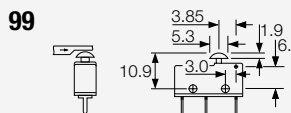

Domed actuator

	01	03	06	10
Dim H	12.4	13.2	17.5	21.0
Dim L	18.5	24.8	16.5	39.4

Many alternative actuators are available
Contact factory for details

OP. FORCE

(without lever)

08
80gms

16
160gms

23
230gms