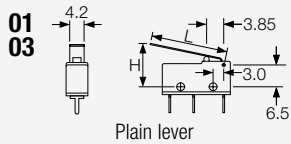

## ORDER FORMAT

**P V4 1 0 N 01 23 AAA**

TERMINAL SWITCH SERIES VARIANT FUNCTION LEVER POSITION LEVER SHAPE OPERATING FORCE OTHER FEATURES

TERMINAL	SWITCH SERIES	VARIANT	FUNCTION	LEVER POSITION
<p><b>P</b></p> <p>6.0 7.6 ø1.65 2.8 x 0.5</p>	<b>V4</b>	<b>1</b> Standard T85	<p><b>0</b></p> <p>CO ON-(ON) (momentary 1 side)</p>	<b>A</b> Standard ratio
<p><b>T</b></p> <p>3.4 3.2</p> <p>Solder</p>				
<p><b>X</b></p> <p>4.0 1.2</p> <p>PCB</p>				
<p><b>D</b></p> <p>4.8 3.4</p> <p>RH PCB</p>				
<p><b>J</b></p> <p>4.8 8.4</p> <p>LH PCB</p>				
<p>Viewed from non plunger end (NC terminal end)</p>		<b>2</b> High Temperature T125		<b>N</b> No lever

**PV410N9908**

**XV410A1023**

**JV410N0016**

**DV410A0323**

**XV410A0623**

**PV410N0016**

**LEVER SHAPE**

**00** No lever

Plain lever

Roller lever

Snake lever

Domed actuator

	01	03	06	10
Dim H	12.4	13.2	17.5	21.0
Dim L	18.5	24.8	16.5	39.4

Many alternative actuators are available  
Contact factory for details

**OP. FORCE**

(without lever)

**08**  
80gms

**16**  
160gms

**23**  
230gms

**DIMENSIONS (mm)**

**TECHNICAL DATA**

Mechanical life	>1 million operations
Temperature rating	T85°C
Insulation resistance	>1000MΩ
Tracking resistance	175V
Contact Gap	0.5